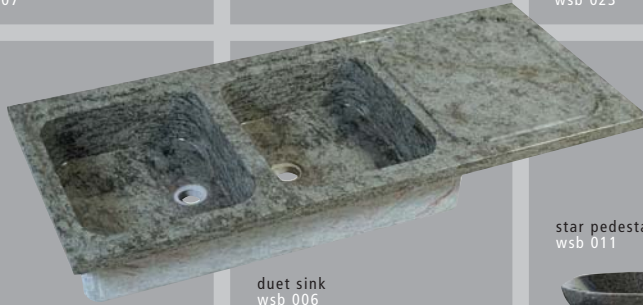

trough basin
wsb 019

dolphin vanity top
wsb 012

calypso vanity
wsb 008

rotunda basin
wsb 013

unique hand-crafted designer basins

cleo vanity top
wsb 007

clamshell basin
wsb 023

duet sink
wsb 006