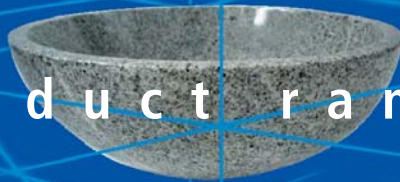

WANLI STONE BELFAST

product range

Wanli Stone Belfast (Pty) Ltd is a joint venture between Xiamen Wanli Stone (China) and Impala Granite (South Africa) which is part of Minaco (Pty) Ltd, a South African company housing the separate highly specialized natural stone processing activities of the Finstone Group.