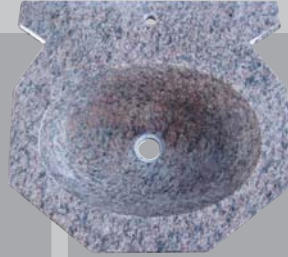

trough basin
wsb 019

dolphin vanity top
wsb 012

calypso vanity
wsb 008

rotunda basin
wsb 013

unique hand-crafted designer basins

cleo vanity top
wsb 007

clamshell basin
wsb 023

duet sink
wsb 006